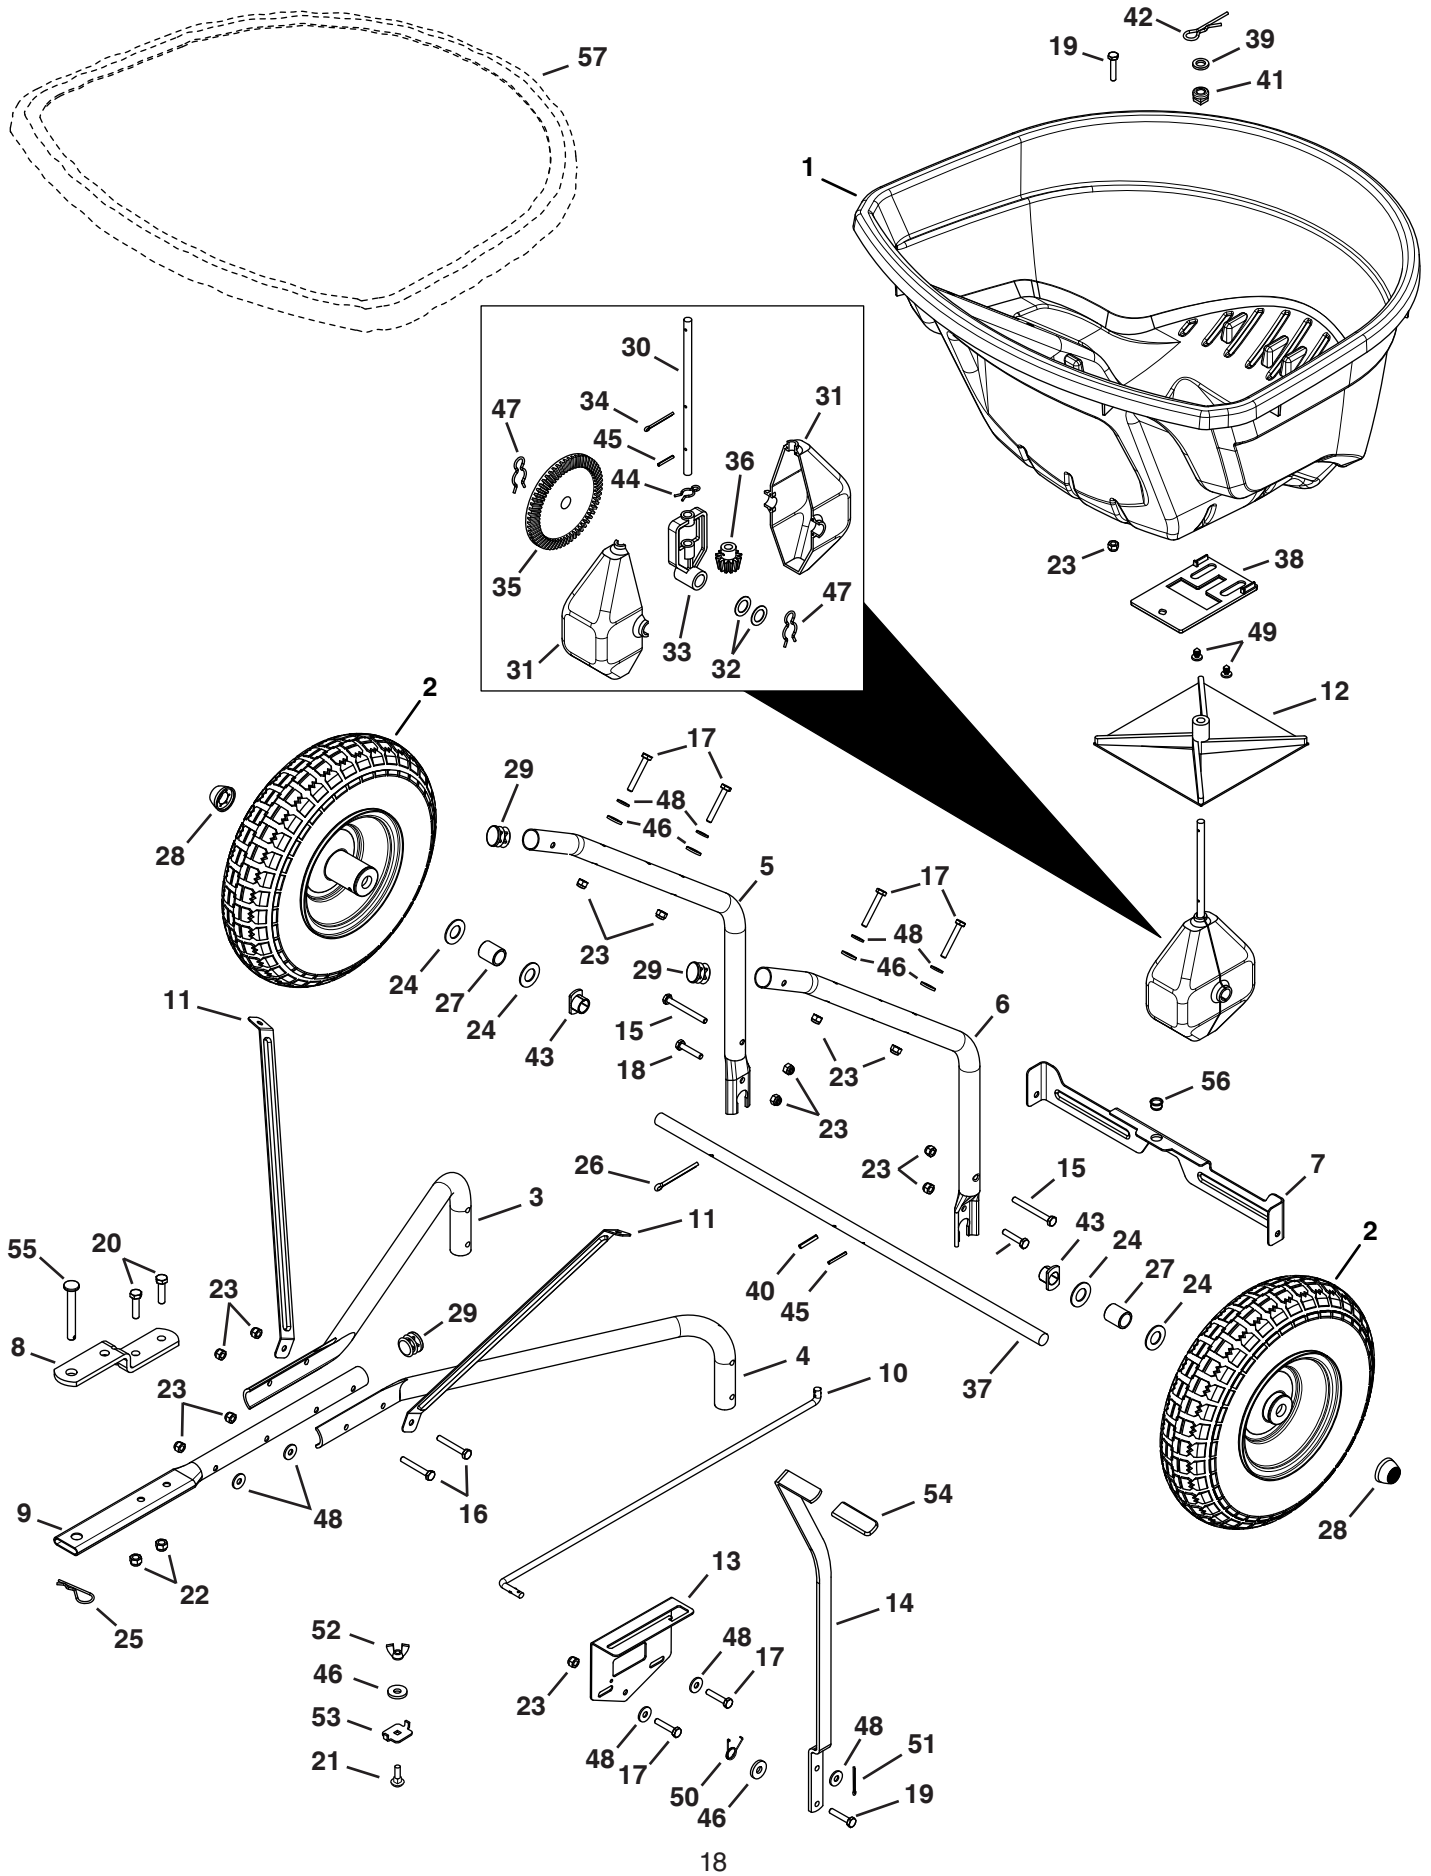

REPAIR PARTS FOR 45-04631 130 LB. TOW SPREADER

REPAIR PARTS FOR 45-04631 130 LB. TOW SPREADER

REF	QTY	PART NO	DESCRIPTION	REF	QTY	PART NO	DESCRIPTION
1	1	41084	Hopper	32	2	44125	Washer, .625 x 1.0 x .03
2	2	40880	Wheel	33	1	47204	Yoke, Large
3	1	42009	Tube, Hitch Support	34	1	43093	Cotter Pin, 1/8 x 1-1/2
4	1	42008	Tube, Hitch Support	35	1	47209	Gear, Large (Cast)
5	1	42311	Tube, Hopper Support	36	1	47205	Gear, Small (Cast)
6	1	42312	Tube, Hopper Support	37	1	26710	Axle
7	1	27313	Cross Brace	38	1	42304	Plate, Flow
8	1	23687	Bracket, Hitch	39	1	23625	Spacer
9	1	41937	Tube, Hitch	40	1	43659	Pin, Spring, 3/16 x 1
10	1	41930	Rod, Flow Control	41	1	44285	Bushing, Hopper Bottom Black
11	2	27312	Brace, Hopper	42	1	48934	Hairpin, Agitator
12	1	04367	Spreader Impeller	43	2	40315	Bearing, Flat Sided Flange
13	1	27322	Bracket, Flow Control Mount	44	1	49898	Clip, Hairpin 5/8
14	1	27314	Arm, Flow Control	45	2	46055	Pin, Spring 1/8 x 1
15	2	49870	Bolt, Hex 1/4-20 x 2-1/2	46	6	1543-69	Washer, Nylon .3281 x .75
16	2	46699	Bolt, Hex 1/4-20 x 2	47	2	49897	Clip, Hairpin 7/8
17	6	1509-69	Bolt, Hex 1/4-20 x 1-3/4	48	9	43088	Washer, 1/4 Std .312 x .734
18	2	43648	Bolt, Hex 1/4-20 x 1-1/2	49	2	48402	Plug, 1/4"
19	2	43661	Bolt, Hex 1/4-20 x 1	50	1	42347	Spring, Torsion
20	2	43840	Bolt, Hex 5/16-18 x 1-1/4	51	1	44101	Pin, Cotter 3/32 X 3/4
21	1	44950	Bolt, Carriage 1/4-20 x 3/4	52	1	47141	Nut, Wing 1/4-20
22	2	47810	Nut, Hex 5/16-18 Nylock	53	1	24858	Stop, Adjustable
23	14	47189	Nut, Hex 1/4-20 Nylock	54	1	43848	Grip
24	4	R19212016	Washer, .6562 x 1.25 x .0598	55	1	47623	Pin, Hitch 3/8" x 3" Flat Hd
25	1	43343	Pin, Hair Cotter 3/32 x 2-5/16	56	1	741-0475	Bushing, 3/8" Plastic
26	1	46855	Pin, Cotter 3/16 x 2	57	1	41316	Vinyl Cover (optional)
27	2	48857	Spacer, .64 ID x .84 OD x 1.00	58	1	68789	Transmission Assembly - not shown (includes 30, 31, 32, 33, 35, 36, 37, 40, 44, 45, & 47)
28	2	48499B	Hub Cap				
29	3	49449	Plug, 1" Tube				
30	1	26711	Shaft, Spreader		1	42313	Owners Manual
31	2	47212	Housing, Large Gear				